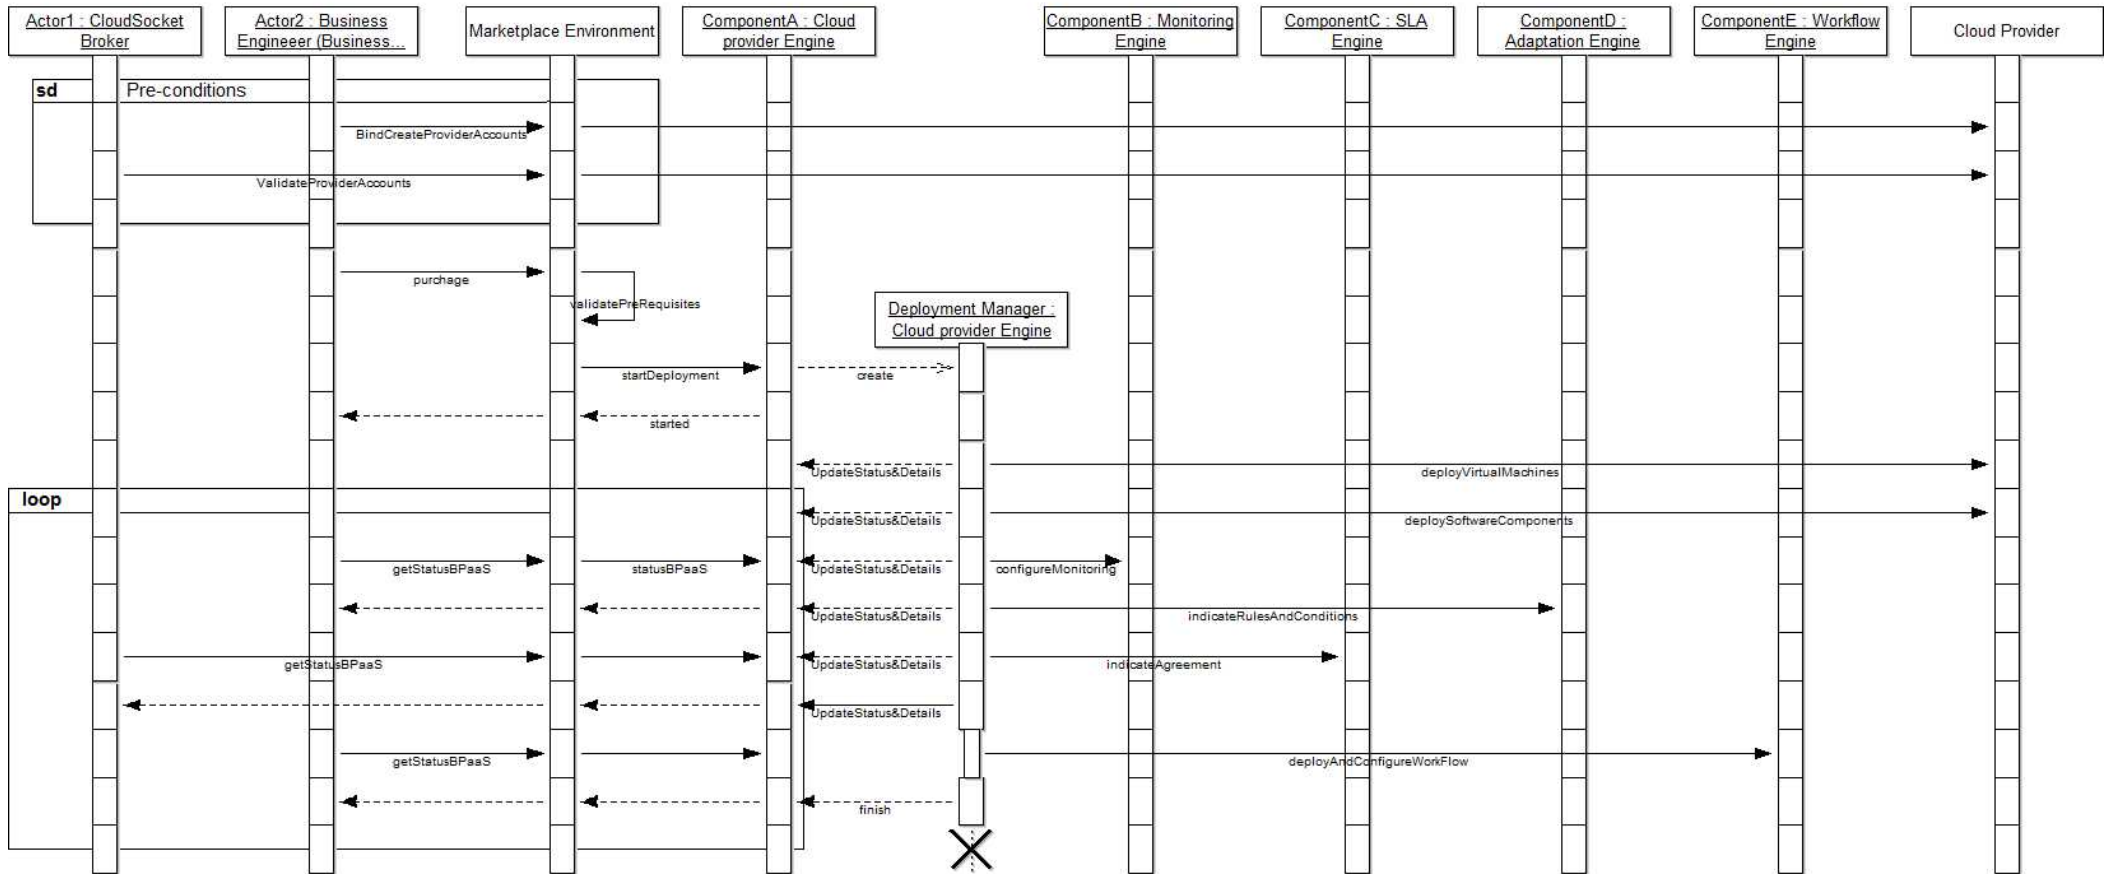

Model Graphic Export

Table of content:

ExecutionEnvironmentComponents

UC1-Deployment Scenario

Actors

SD1-Deployment Scenario

UC2- Execution of the Business Process as a Service

SD2- Launch BPaaS instance

SD2- Reconfiguration environment

UC3- Agreement follow-up

SD3- Agreement follow-up

UC4 - Features Management Workflow Environment

SD4 _ Manage workflows and instances

SD4 - Administration aspects Workflow engine

RelationEnvironmentComponents

ExecutionEnvironmentComponents

UC1-Deployment Scenario

Actors

Actors for Execution Environmet

SD1-Deployment Scenario

UC2- Execution of the Business Process as a Service

SD2- Launch BPaaS instance

SD2- Reconfiguration environment

SD3- Agreement follow-up

UC4 - Features Management Workflow Environment

SD4 _ Manage workflows and instances

SD4 - Administration aspects Workflow engine

RelationEnvironmentComponents