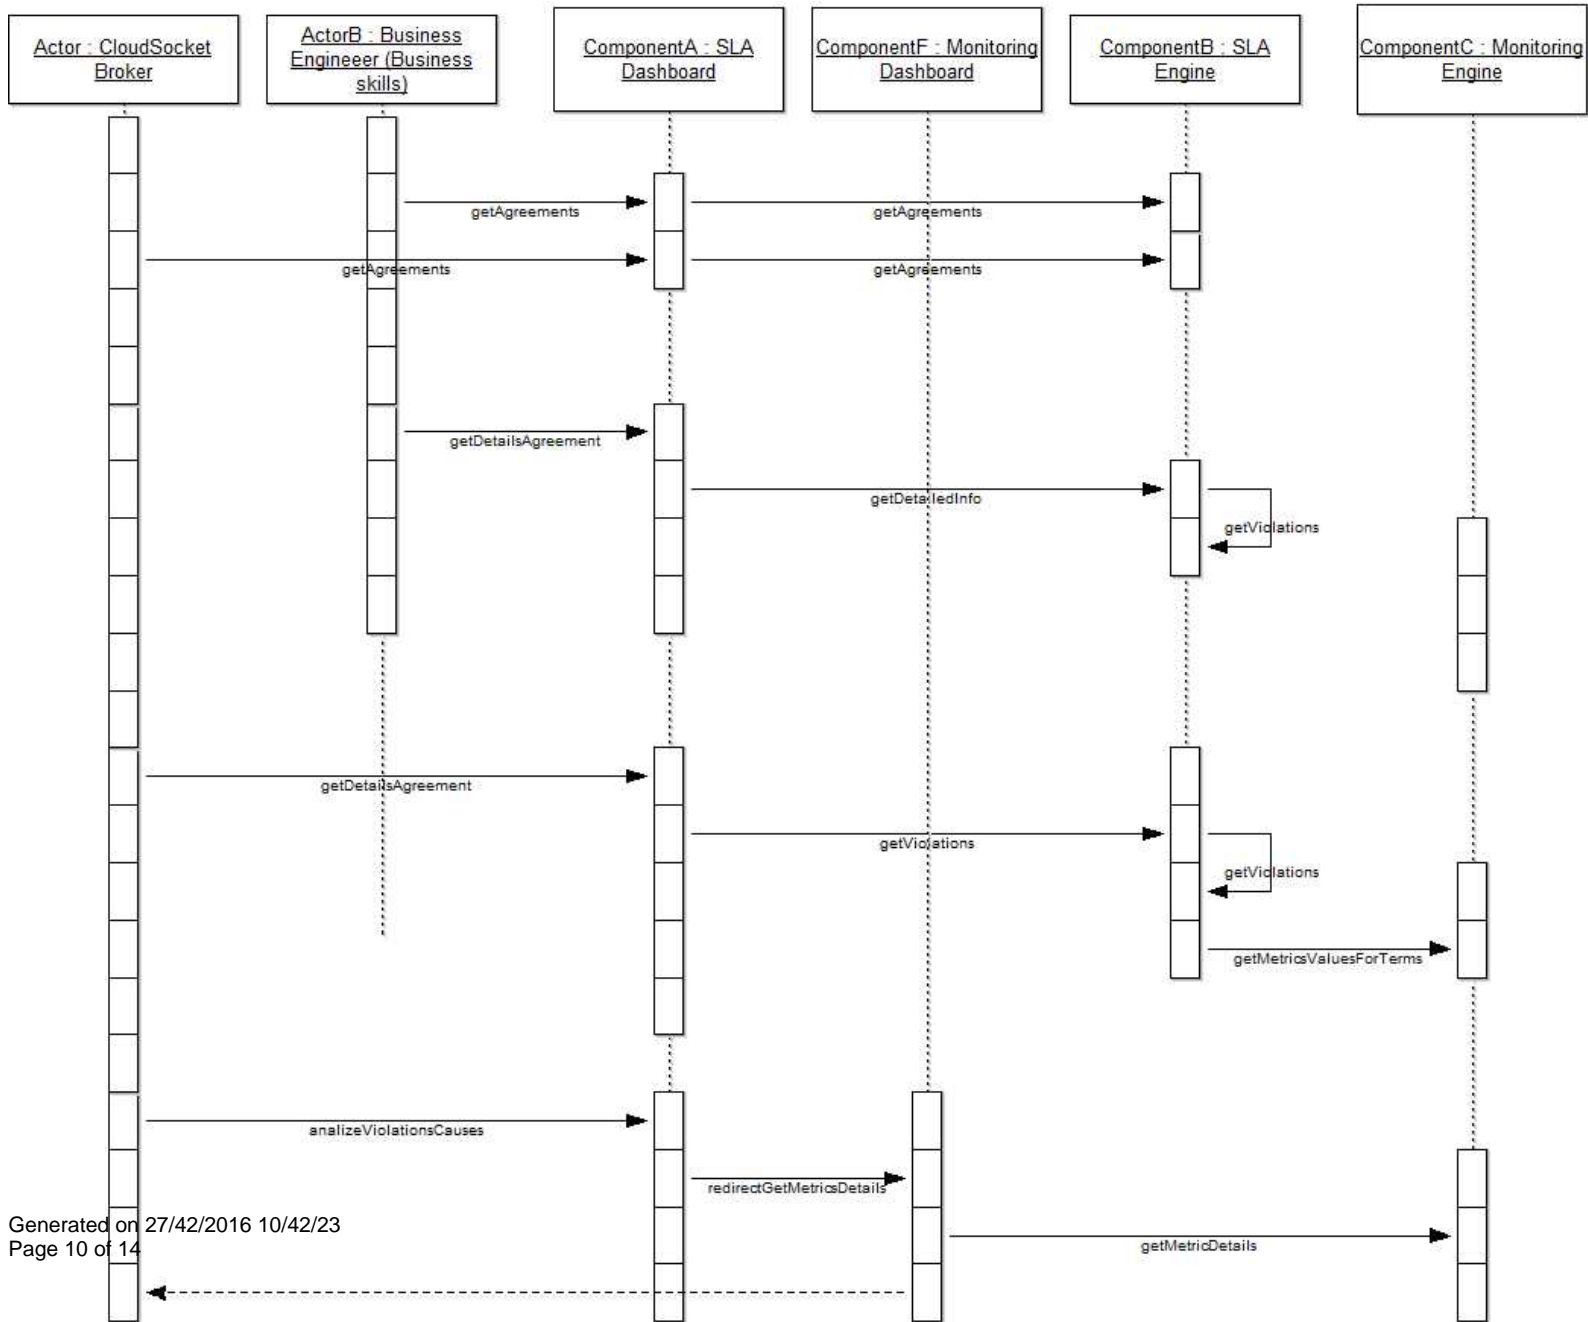

Model Graphic Export

Table of content:

ExecutionEnvironmentComponents

UC1-Deployment Scenario

Actors

SD1-Deployment Scenario

UC2- Execution of the Business Process as a Service

SD2- Launch BPaaS instance

SD2- Reconfiguration environment

UC3- Agreement follow-up

SD3- Agreement follow-up

UC4 - Features Management Workflow Environment

SD4 _ Manage workflows and instances

SD4 - Administration aspects Workflow engine

RelationEnvironmentComponents

ExecutionEnvironmentComponents

UC1-Deployment Scenario

Actors

Actors for Execution Environmet

SD1-Deployment Scenario

UC2- Execution of the Business Process as a Service

SD2- Launch BPaaS instance

SD2- Reconfiguration environment

SD3- Agreement follow-up

UC4 - Features Management Workflow Environment

SD4 _ Manage workflows and instances

SD4 - Administration aspects Workflow engine

RelationEnvironmentComponents