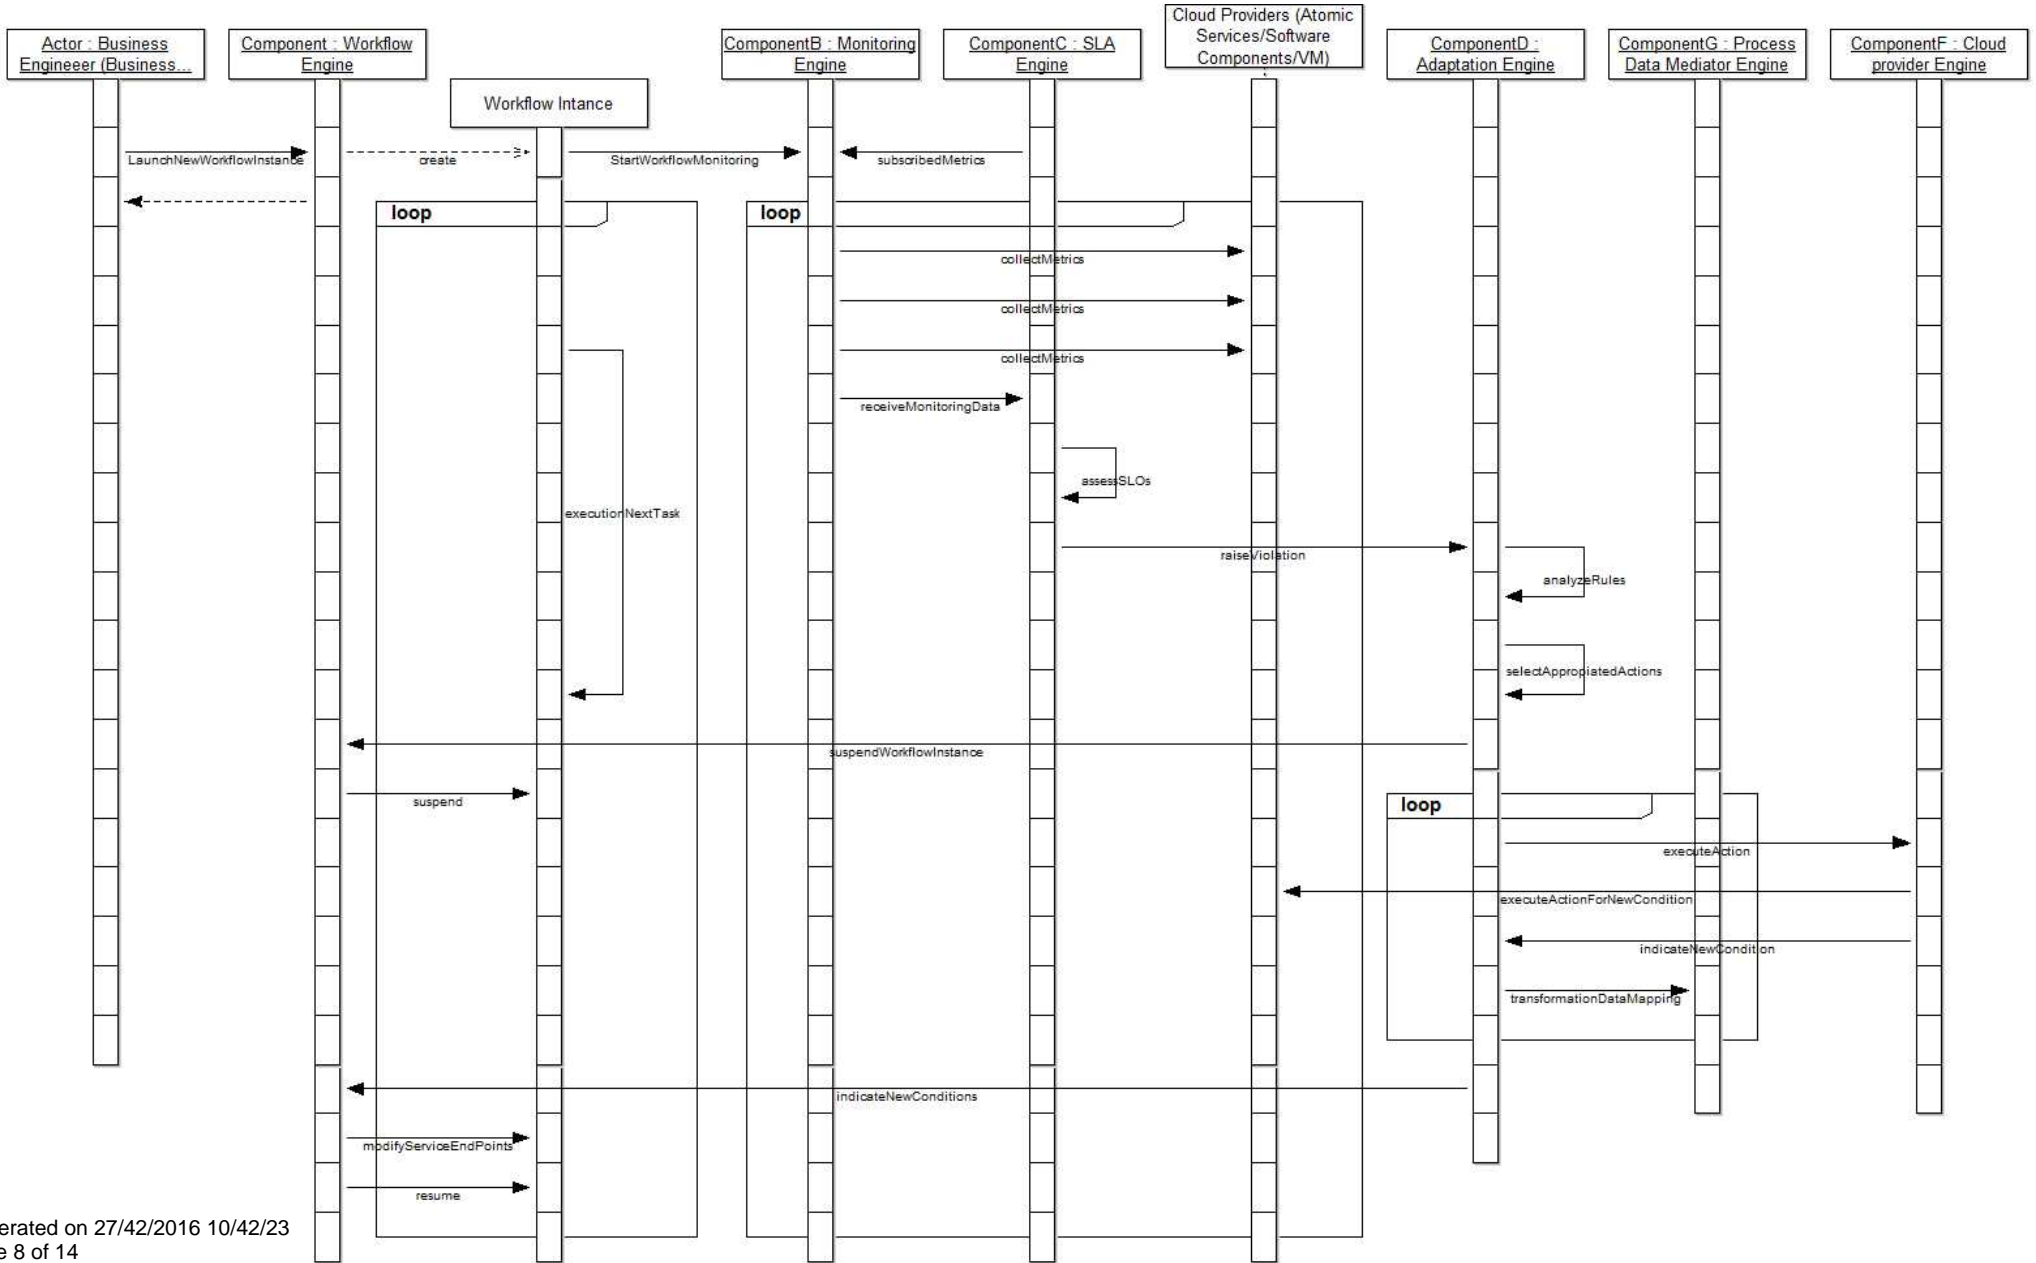

Model Graphic Export

Table of content:

ExecutionEnvironmentComponents

UC1-Deployment Scenario

Actors

SD1-Deployment Scenario

UC2- Execution of the Business Process as a Service

SD2- Launch BPaaS instance

SD2- Reconfiguration environment

UC3- Agreement follow-up

SD3- Agreement follow-up

UC4 - Features Management Workflow Environment

SD4 _ Manage workflows and instances

SD4 - Administration aspects Workflow engine

RelationEnvironmentComponents

ExecutionEnvironmentComponents

UC1-Deployment Scenario

Actors

Actors for Execution Environmet

SD1-Deployment Scenario

UC2- Execution of the Business Process as a Service

SD2- Launch BPaaS instance

SD2- Reconfiguration environment

SD3- Agreement follow-up

UC4 - Features Management Workflow Environment

SD4 _ Manage workflows and instances

SD4 - Administration aspects Workflow engine

RelationEnvironmentComponents