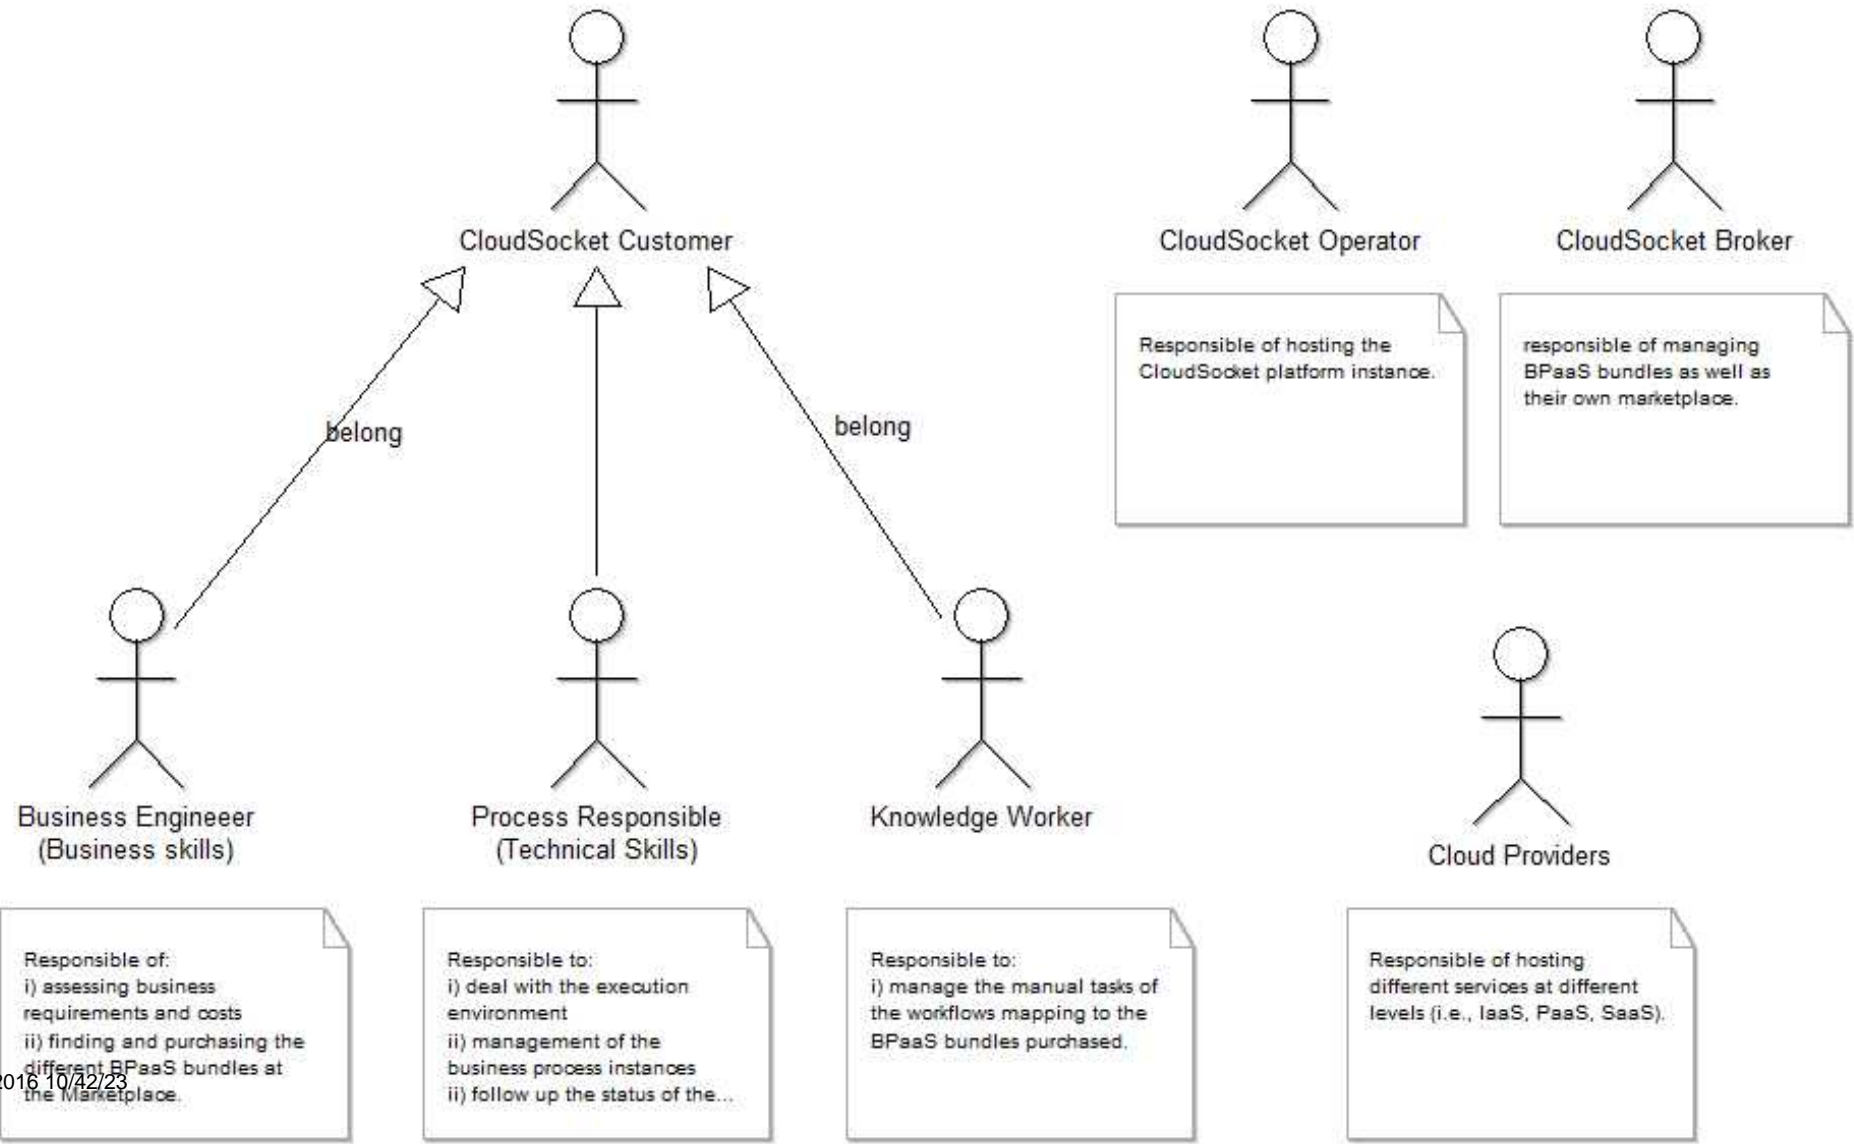

SD2- Reconfiguration environment

UC3- Agreement follow-up

SD3- Agreement follow-up

UC4 - Features Management Workflow Environment

SD4 _ Manage workflows and instances

SD4 - Administration aspects Workflow engine

RelationEnvironmentComponents

ExecutionEnvironmentComponents

UC1-Deployment Scenario

Actors

Actors for Execution Environmet

SD1-Deployment Scenario

UC2- Execution of the Business Process as a Service

SD2- Launch BPaaS instance

SD2- Reconfiguration environment

SD3- Agreement follow-up

UC4 - Features Management Workflow Environment

SD4 _ Manage workflows and instances

SD4 - Administration aspects Workflow engine

RelationEnvironmentComponents