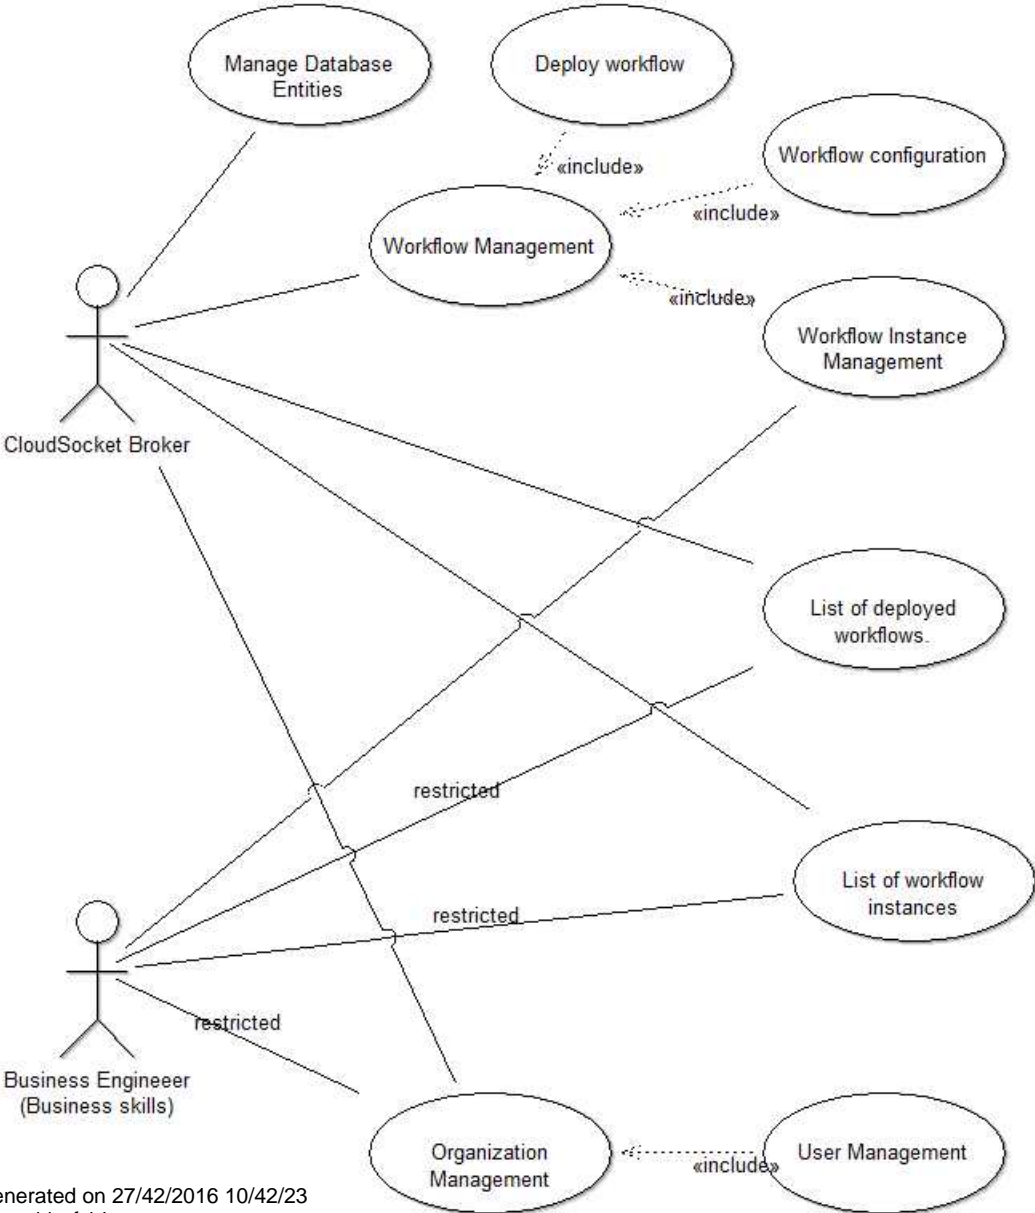

SD2- Reconfiguration environment

UC3- Agreement follow-up

SD3- Agreement follow-up

UC4 - Features Management Workflow Environment

SD4 _ Manage workflows and instances

SD4 - Administration aspects Workflow engine

RelationEnvironmentComponents

ExecutionEnvironmentComponents

UC1-Deployment Scenario

Actors

Actors for Execution Environmet

SD1-Deployment Scenario

UC2- Execution of the Business Process as a Service

SD2- Launch BPaaS instance

SD2- Reconfiguration environment

SD3- Agreement follow-up

UC4 - Features Management Workflow Environment

SD4 _ Manage workflows and instances

SD4 - Administration aspects Workflow engine

RelationEnvironmentComponents