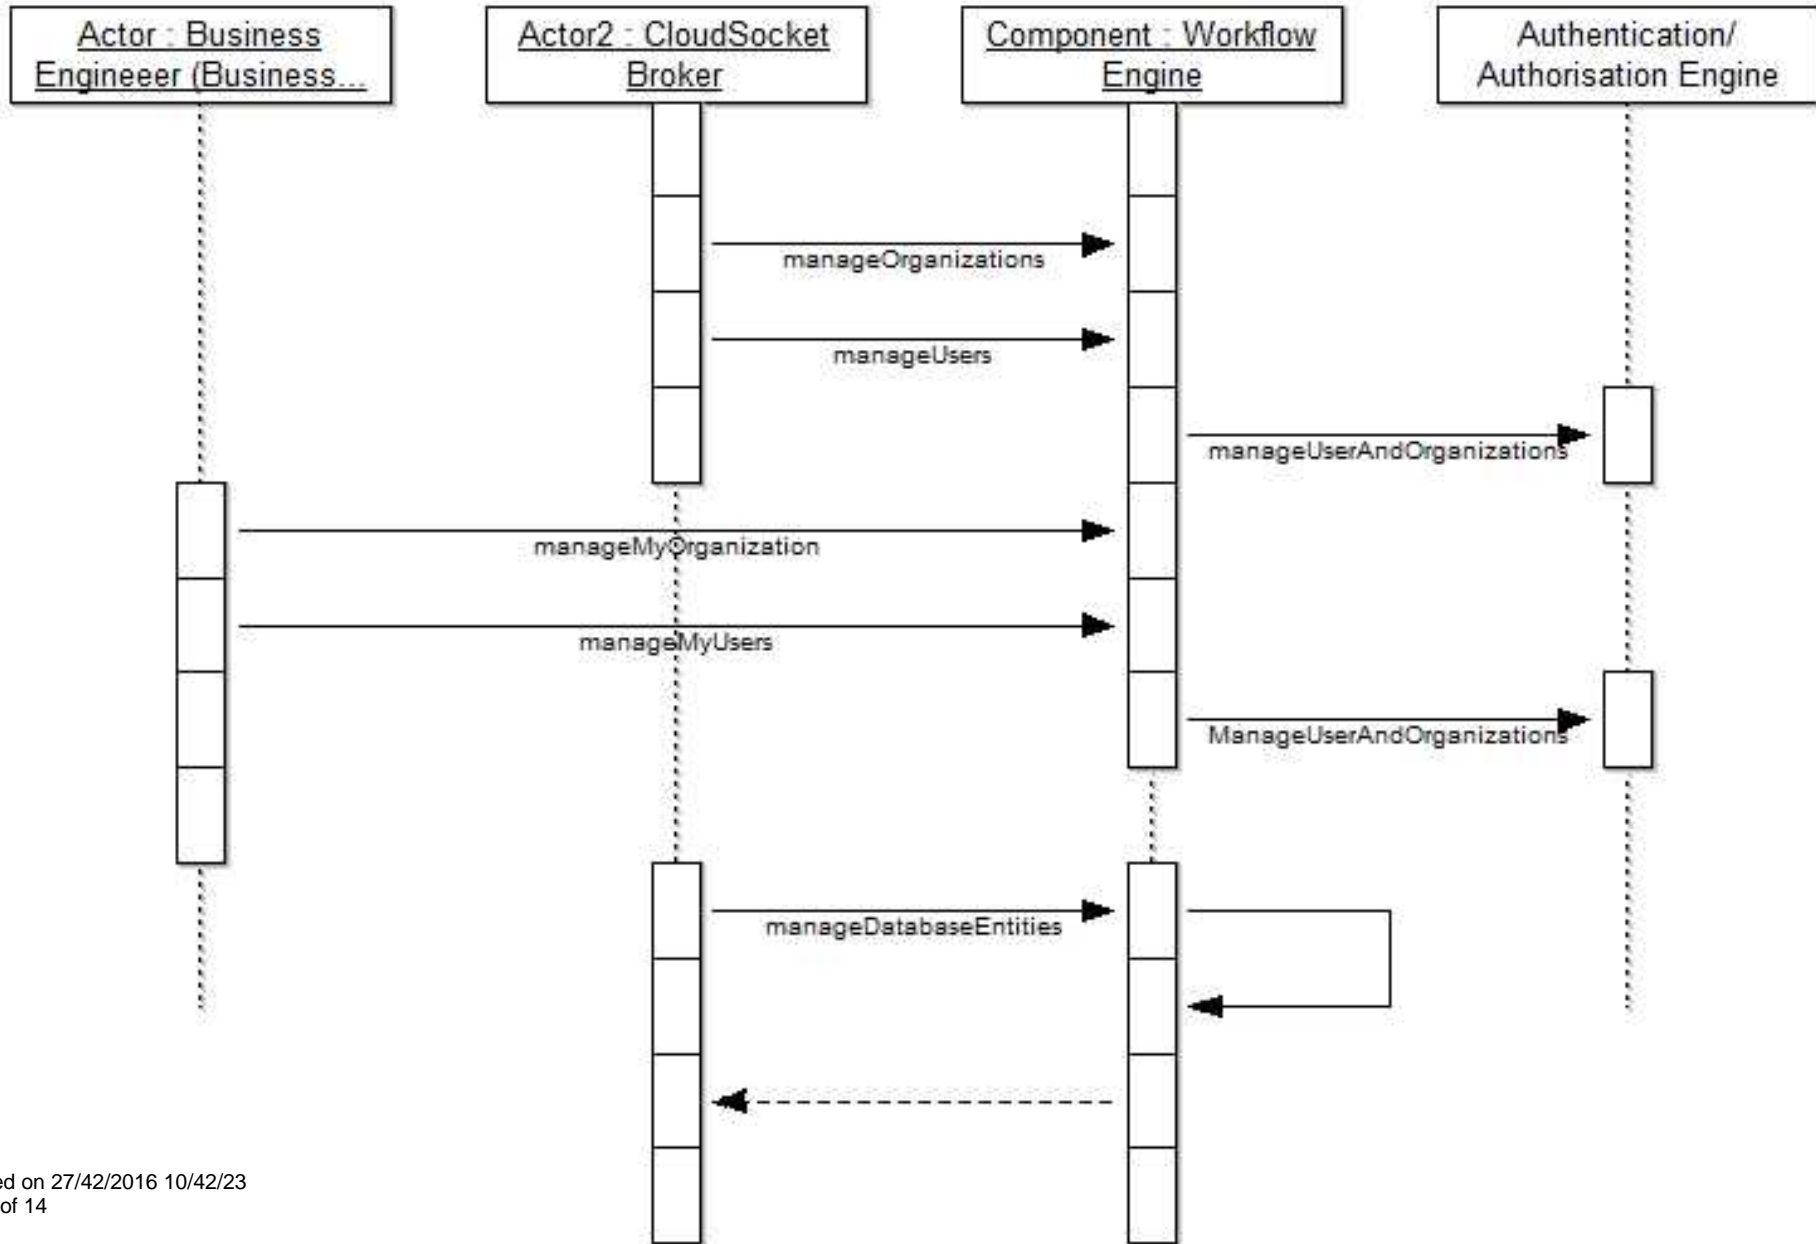

Model Graphic Export

Table of content:

ExecutionEnvironmentComponents

UC1-Deployment Scenario

Actors

SD1-Deployment Scenario

UC2- Execution of the Business Process as a Service

SD2- Launch BPaaS instance

SD2- Reconfiguration environment

UC3- Agreement follow-up

SD3- Agreement follow-up

UC4 - Features Management Workflow Environment

SD4 _ Manage workflows and instances

SD4 - Administration aspects Workflow engine

RelationEnvironmentComponents

ExecutionEnvironmentComponents

UC1-Deployment Scenario

Actors

Actors for Execution Environmet

SD1-Deployment Scenario

UC2- Execution of the Business Process as a Service

SD2- Launch BPaaS instance

SD2- Reconfiguration environment

SD3- Agreement follow-up

UC4 - Features Management Workflow Environment

SD4 _ Manage workflows and instances

SD4 - Administration aspects Workflow engine

RelationEnvironmentComponents