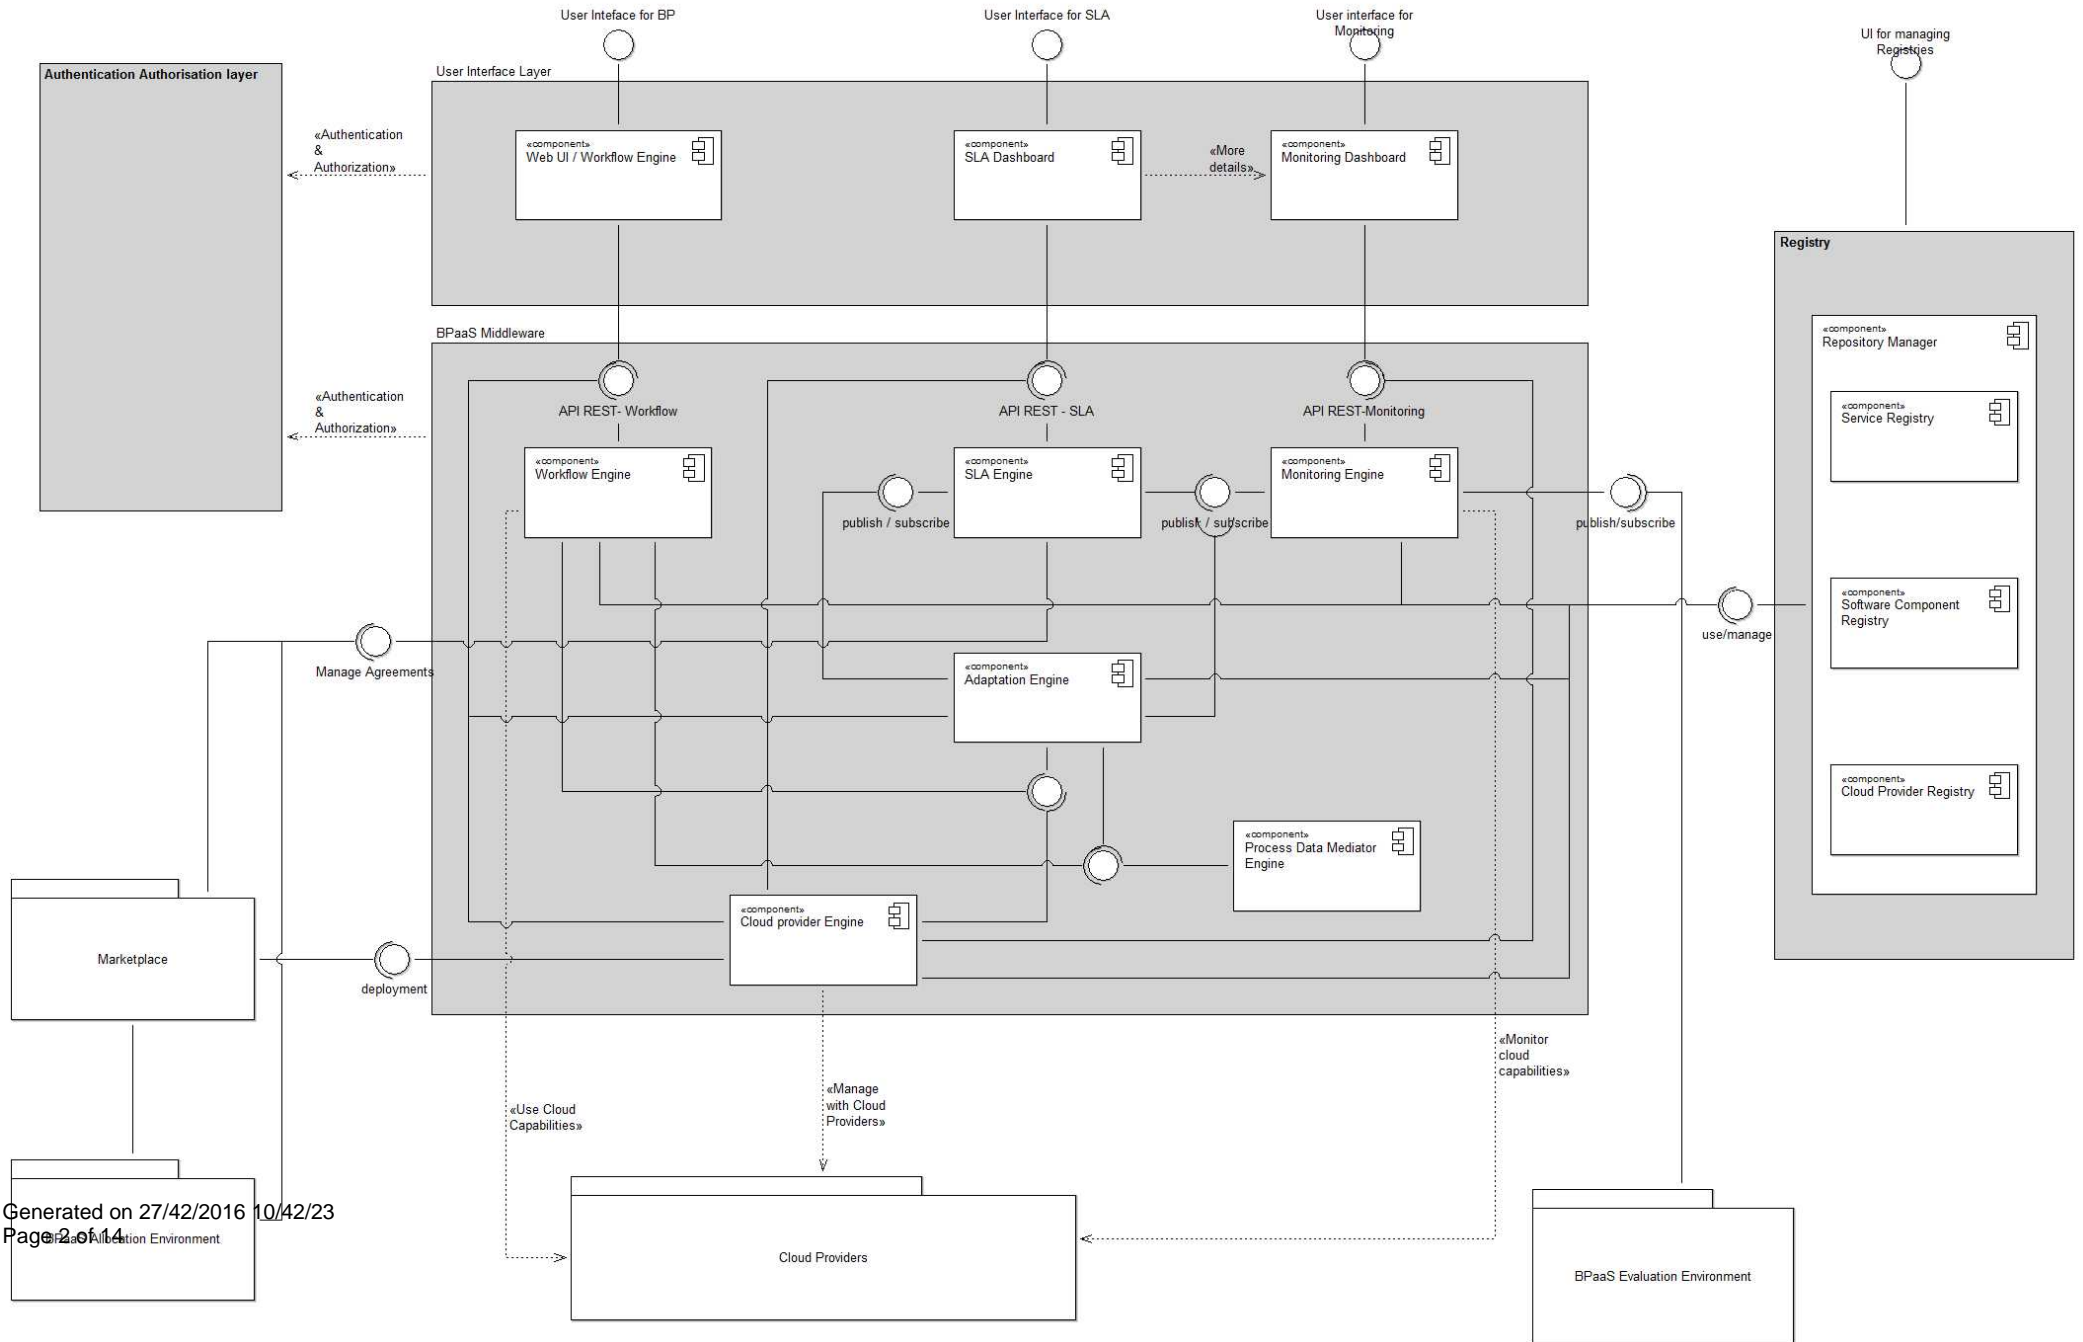

Model Graphic Export

Table of content:

ExecutionEnvironmentComponents

UC1-Deployment Scenario

Actors

SD1-Deployment Scenario

UC2- Execution of the Business Process as a Service

SD2- Launch BPaaS instance

SD2- Reconfiguration environment

UC3- Agreement follow-up

SD3- Agreement follow-up

UC4 - Features Management Workflow Environment

SD4 _ Manage workflows and instances

SD4 - Administration aspects Workflow engine

RelationEnvironmentComponents

ExecutionEnvironmentComponents

UC1-Deployment Scenario

Actors

Actors for Execution Environmet

SD1-Deployment Scenario

UC2- Execution of the Business Process as a Service

SD2- Launch BPaaS instance

SD2- Reconfiguration environment

SD3- Agreement follow-up

UC4 - Features Management Workflow Environment

SD4 _ Manage workflows and instances

SD4 - Administration aspects Workflow engine

RelationEnvironmentComponents