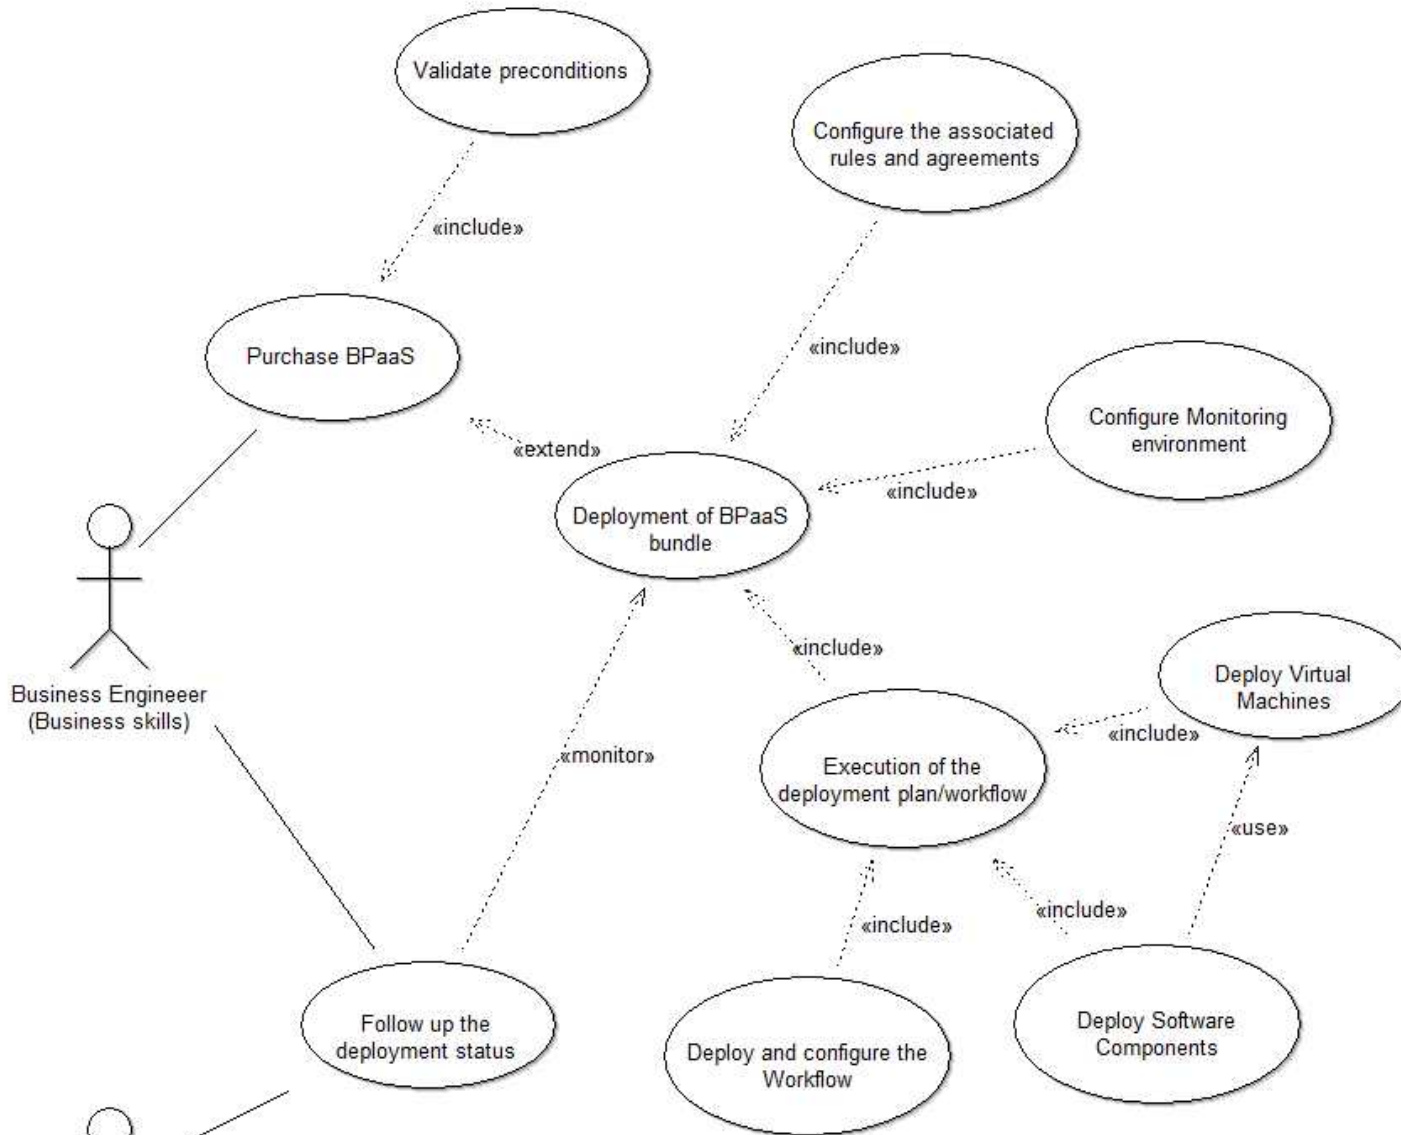

Model Graphic Export

Table of content:

ExecutionEnvironmentComponents

UC1-Deployment Scenario

Actors

SD1-Deployment Scenario

UC2- Execution of the Business Process as a Service

SD2- Launch BPaaS instance

SD2- Reconfiguration environment

UC3- Agreement follow-up

SD3- Agreement follow-up

UC4 - Features Management Workflow Environment

SD4 _ Manage workflows and instances

SD4 - Administration aspects Workflow engine

RelationEnvironmentComponents

ExecutionEnvironmentComponents

UC1-Deployment Scenario

Actors

Actors for Execution Environmet

SD1-Deployment Scenario

UC2- Execution of the Business Process as a Service

SD2- Launch BPaaS instance

SD2- Reconfiguration environment

SD3- Agreement follow-up

UC4 - Features Management Workflow Environment

SD4 _ Manage workflows and instances

SD4 - Administration aspects Workflow engine

RelationEnvironmentComponents