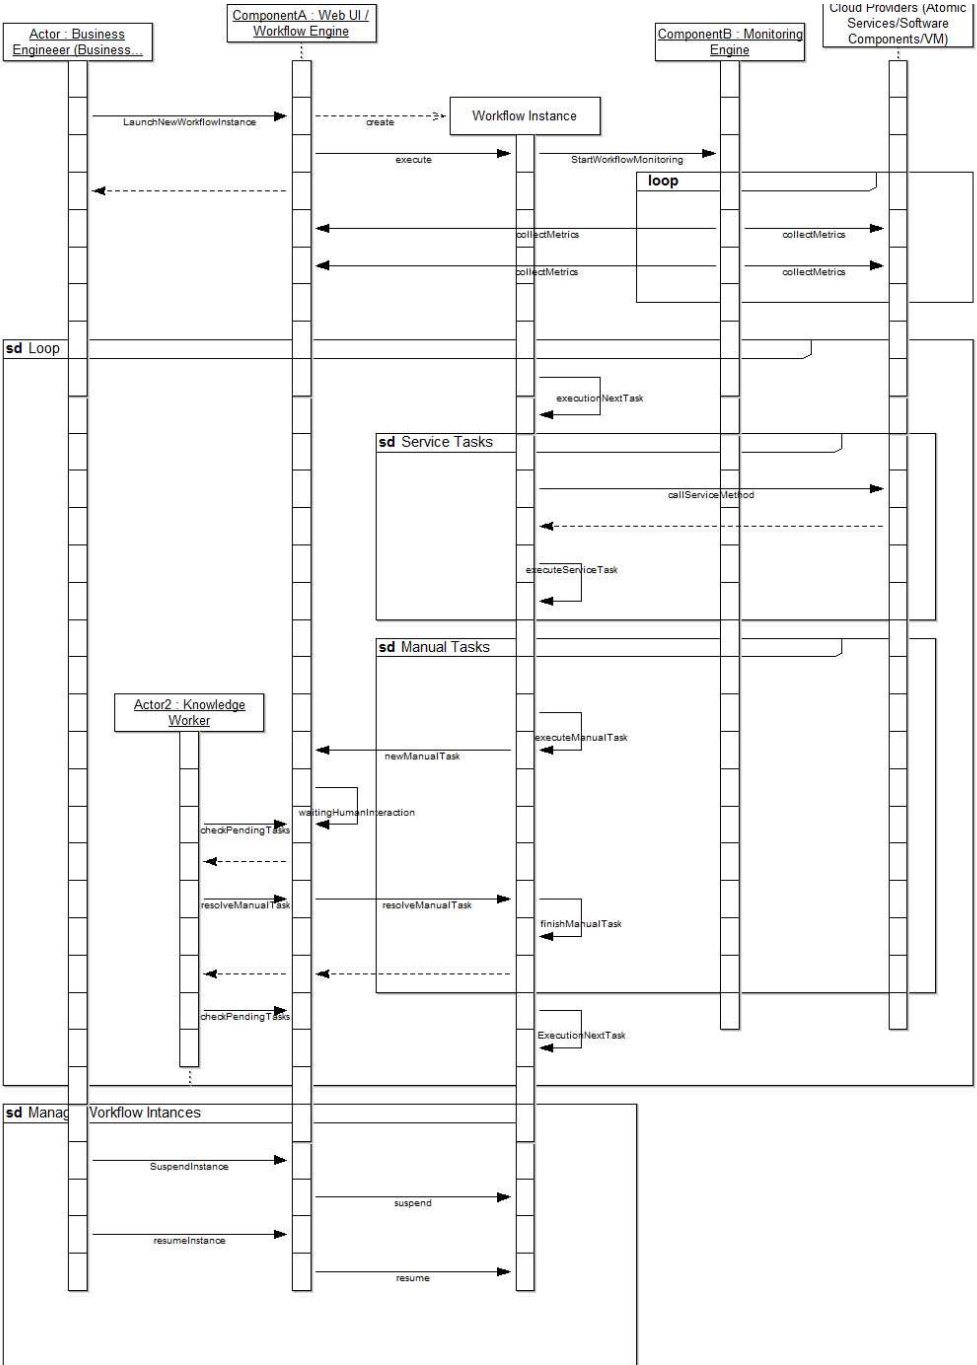

Model Graphic Export

Table of content:

ExecutionEnvironmentComponents

UC1-Deployment Scenario

Actors

SD1-Deployment Scenario

UC2- Execution of the Business Process as a Service

SD2- Launch BPaaS instance

SD2- Reconfiguration environment

UC3- Agreement follow-up

SD3- Agreement follow-up

UC4 - Features Management Workflow Environment

SD4 _ Manage workflows and instances

SD4 - Administration aspects Workflow engine

RelationEnvironmentComponents

ExecutionEnvironmentComponents

UC1-Deployment Scenario

Actors

Actors for Execution Environmet

SD1-Deployment Scenario

UC2- Execution of the Business Process as a Service

SD2- Launch BPaaS instance

SD2- Reconfiguration environment

SD3- Agreement follow-up

UC4 - Features Management Workflow Environment

SD4 _ Manage workflows and instances

SD4 - Administration aspects Workflow engine

RelationEnvironmentComponents