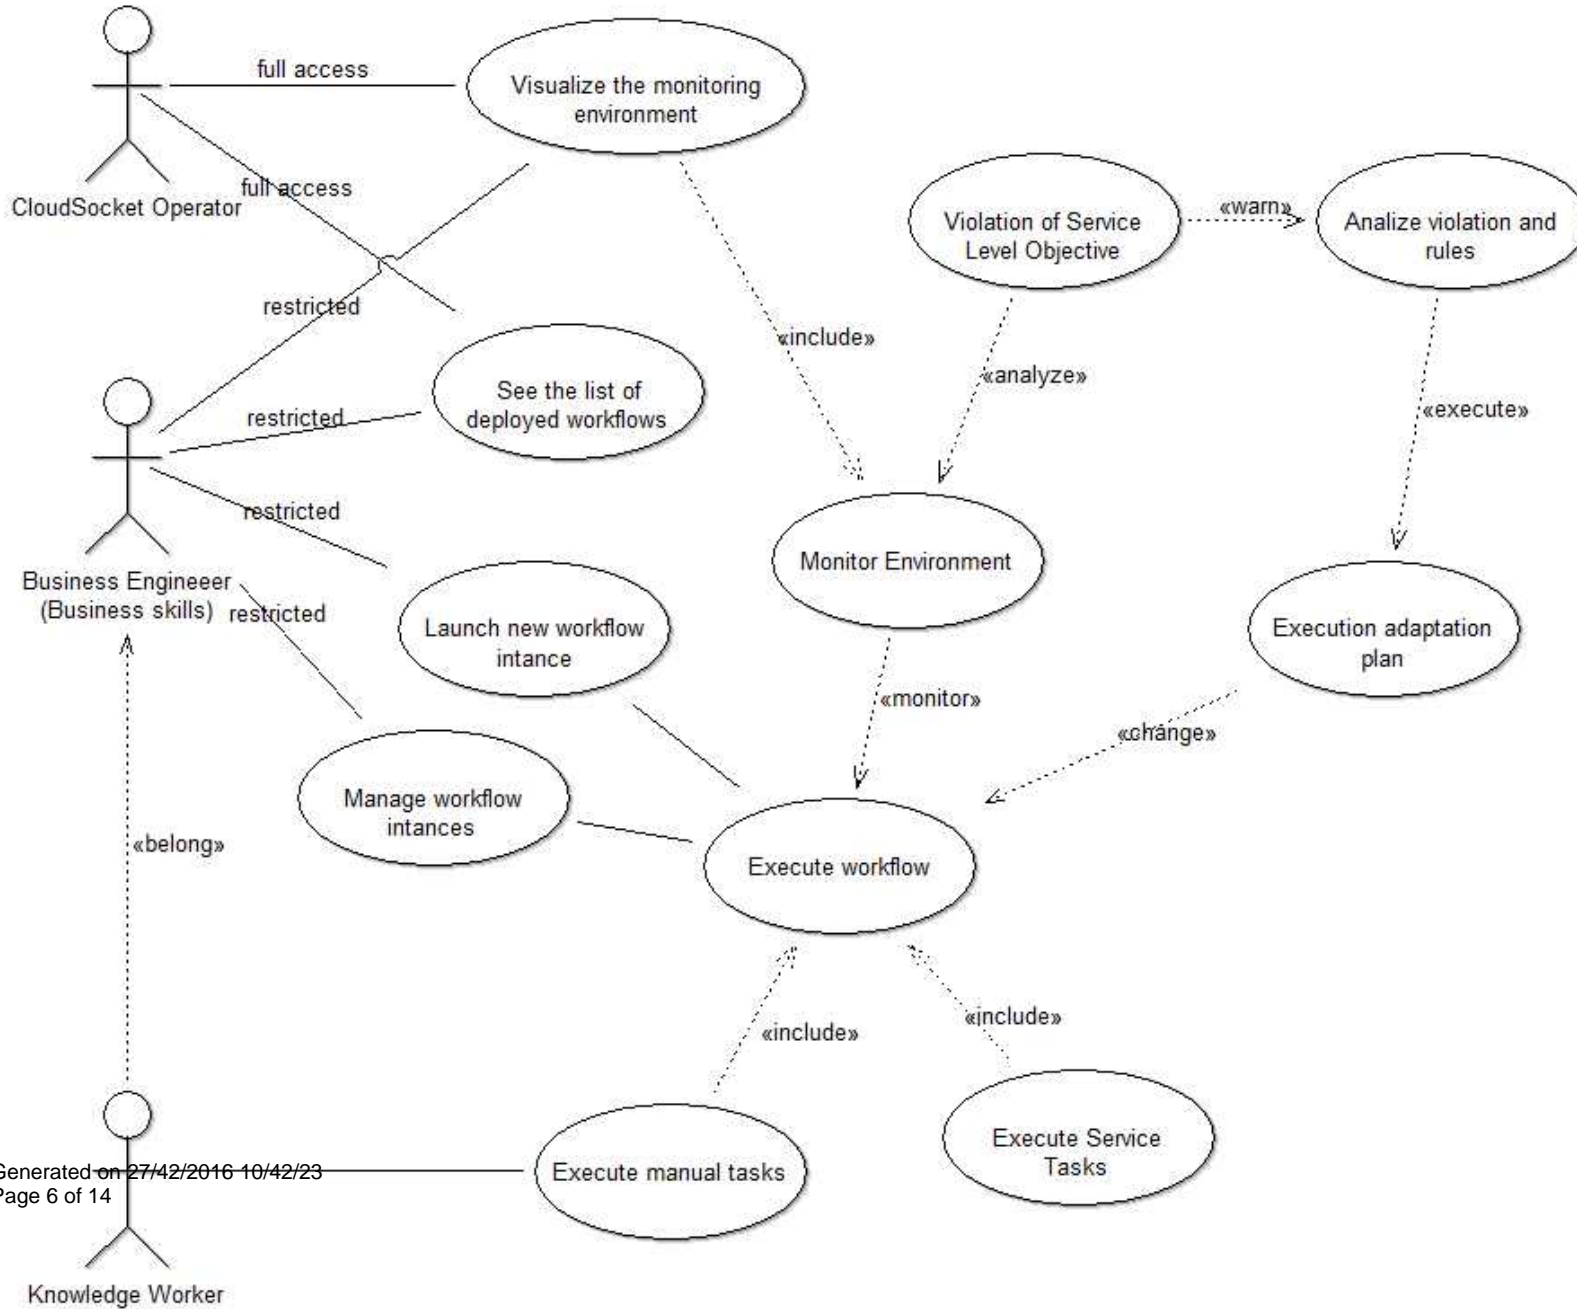

SD2- Reconfiguration environment

UC3- Agreement follow-up

SD3- Agreement follow-up

UC4 - Features Management Workflow Environment

SD4 _ Manage workflows and instances

SD4 - Administration aspects Workflow engine

RelationEnvironmentComponents

ExecutionEnvironmentComponents

UC1-Deployment Scenario

Actors

Actors for Execution Environmet

SD1-Deployment Scenario

UC2- Execution of the Business Process as a Service

SD2- Launch BPaaS instance

SD2- Reconfiguration environment

SD3- Agreement follow-up

UC4 - Features Management Workflow Environment

SD4 _ Manage workflows and instances

SD4 - Administration aspects Workflow engine

RelationEnvironmentComponents